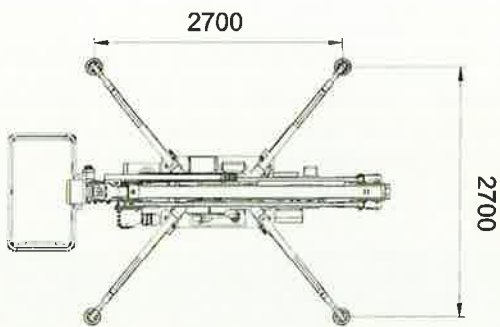

CMC[®]

AERIAL PLATFORMS

S15

CMC S15

4147

780

INK STUDIO ITALIA

C.M.C. Srl: S.P. 231 Km 1 +900 - 70026 Modugno (Ba) ITALY - Tel. +39 080 5326606 - fax +39 0805368541