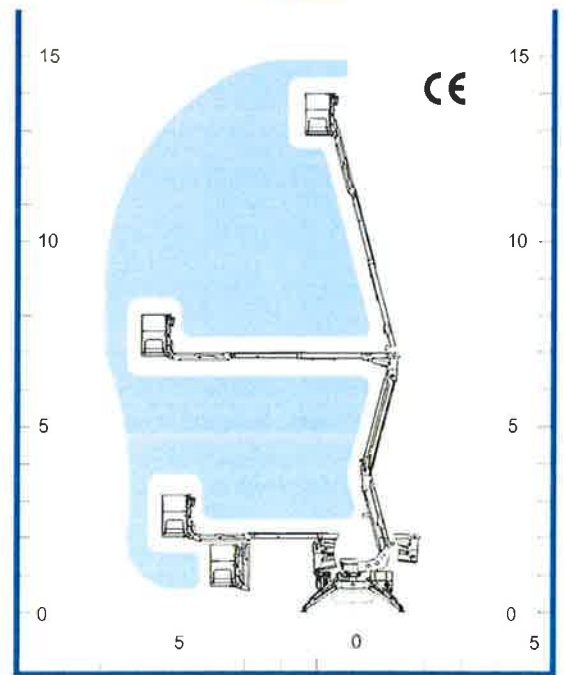

CMC[®]

AERIAL PLATFORMS

S15

CMC S15

4147

780

INK STUDIO ITALIA

C.M.C. Srl: S.P. 231 Km 1 +900 - 70026 Modugno (Ba) ITALY - Tel. +39 080 5326606 - fax +39 0805368541